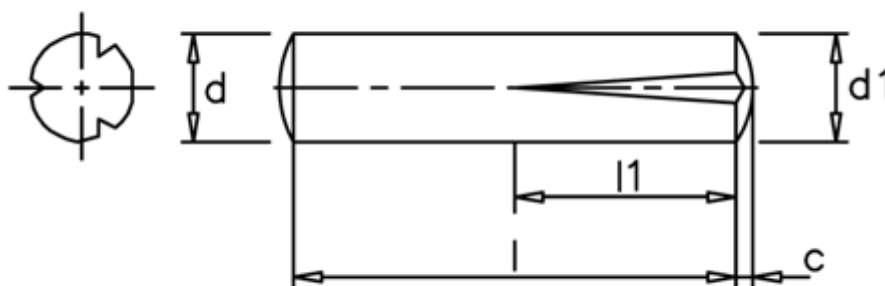

Article number: 08023324

Description: KLEE Slotted pin S2 4x20
Steel

Measures

c	= 0,6
d	= 4.0
d1	= 4.30
l1	= 1/2 l
Length	= 20